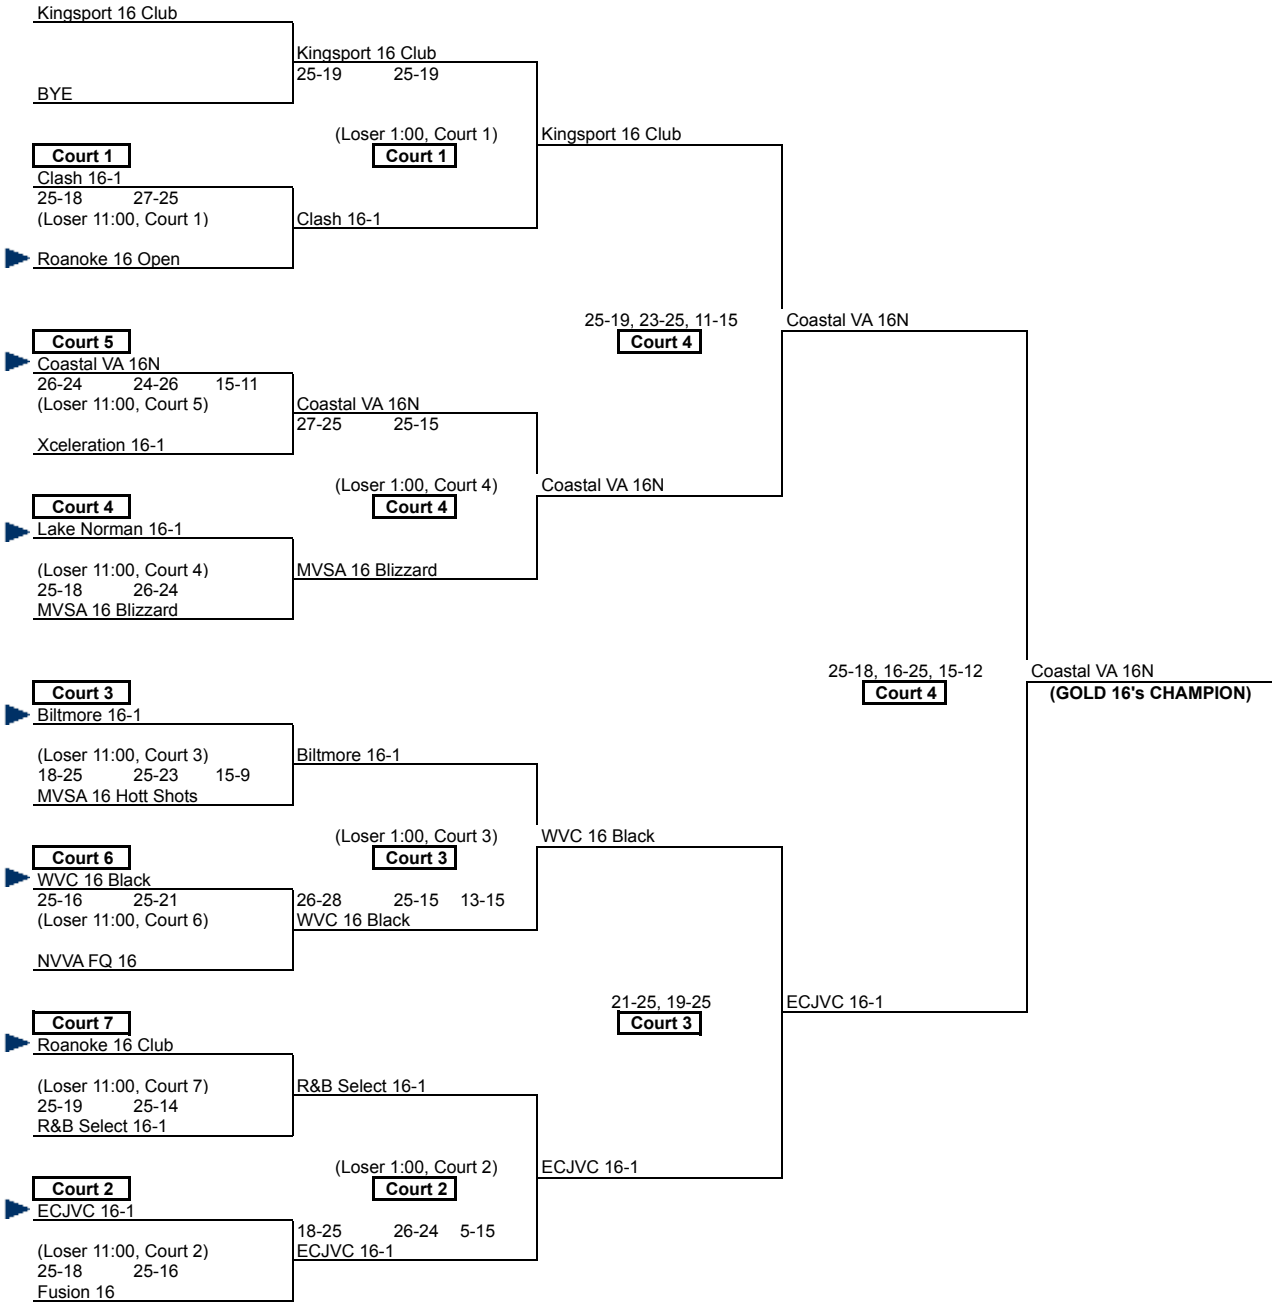

GOLD DIVISION PLAYOFFS

16 & UNDER

12:00noon
ASAP

2:00pm
ASAP

3:00pm
ASAP

4:00pm
ASAP

▶ = 16's teams that are working an 11:00am 18's playoff match on this court at the conclusion of pool play.