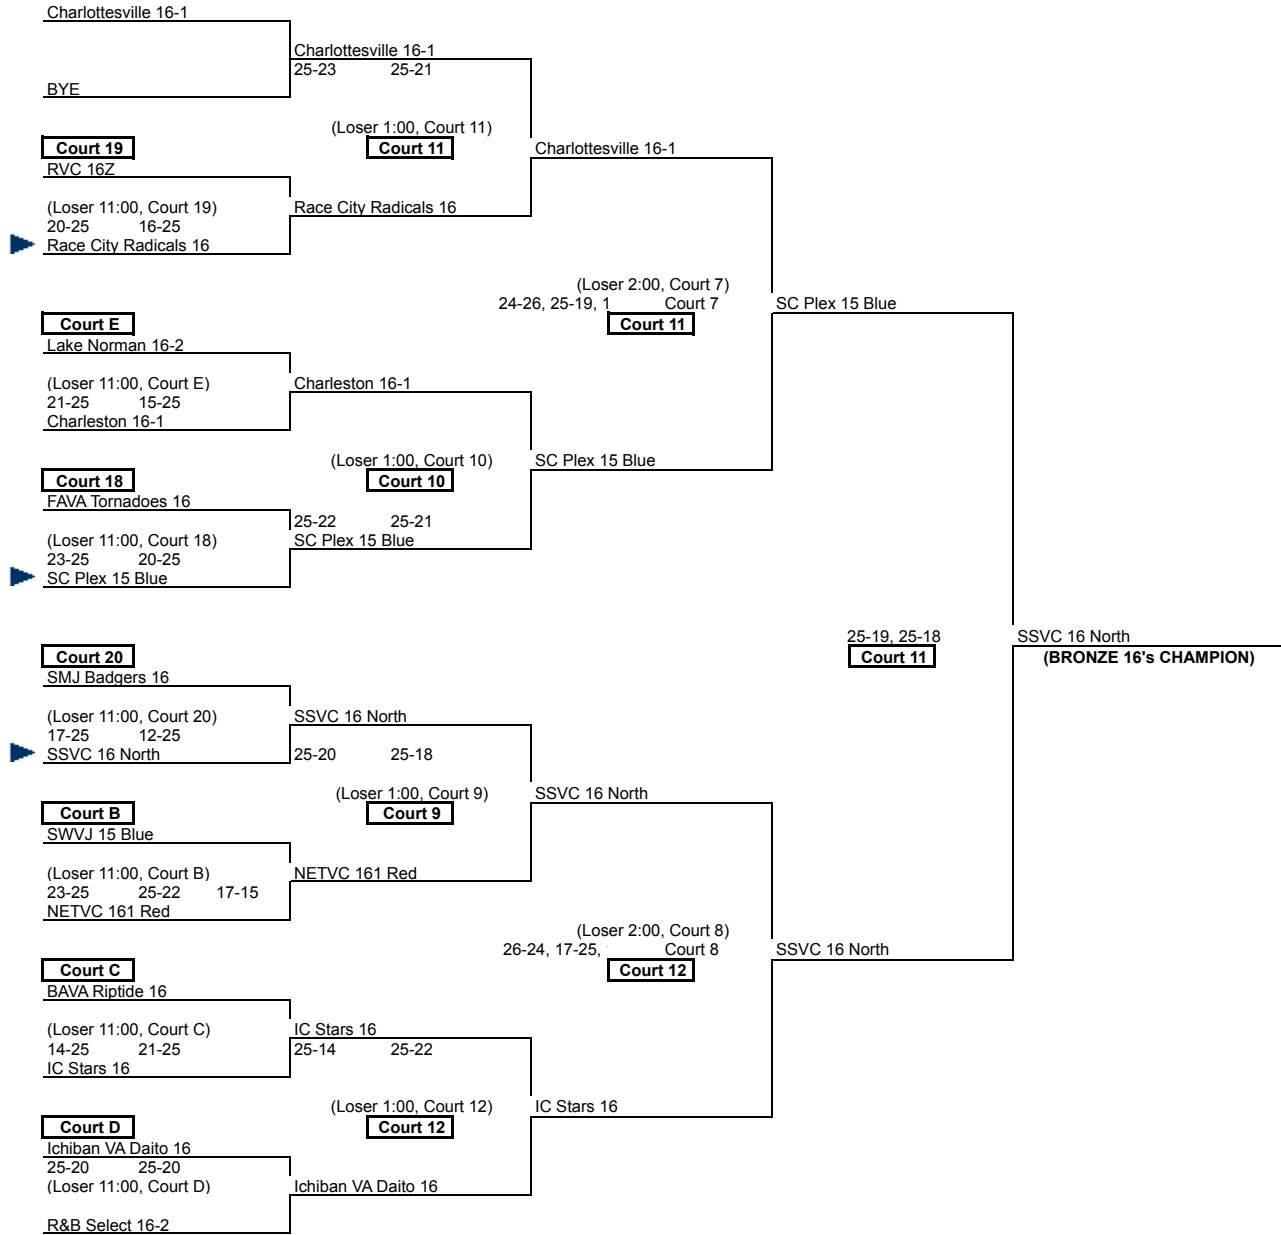

# BRONZE DIVISION PLAYOFFS

# 16 & UNDER

**12:00noon**  
**ASAP**

**2:00pm**  
**ASAP**

**3:00pm**  
**ASAP**

**4:00pm**  
**ASAP**

▶ = 16's teams that are working an 11:00am 18's playoff match on this court at the conclusion of pool play.