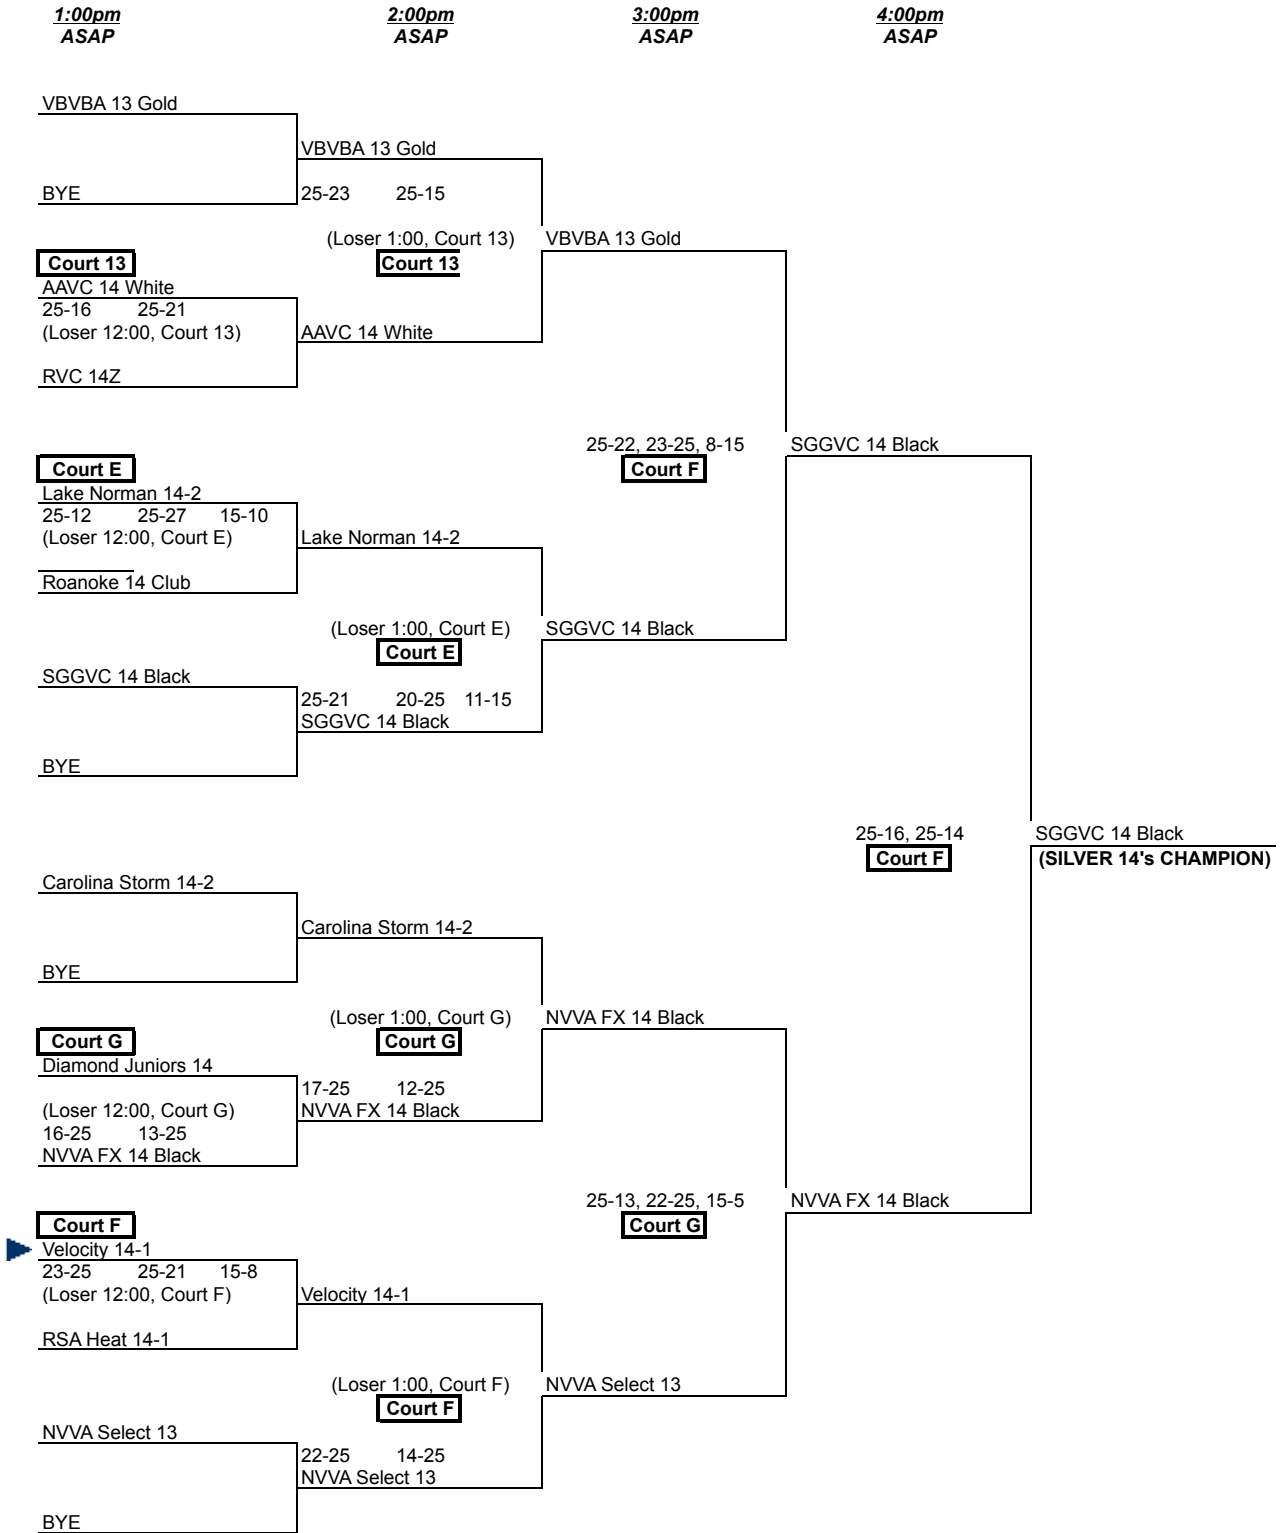

SILVER DIVISION PLAYOFFS

14 & UNDER

▶ = 14's team that is working an 11:00am 18's playoff match on their net at the conclusion of 14's pool play.

Courts A-E are at the Salem Civic Center. Courts F-G are at The Edge. Court 13 is at the Roanoke Civic Center.