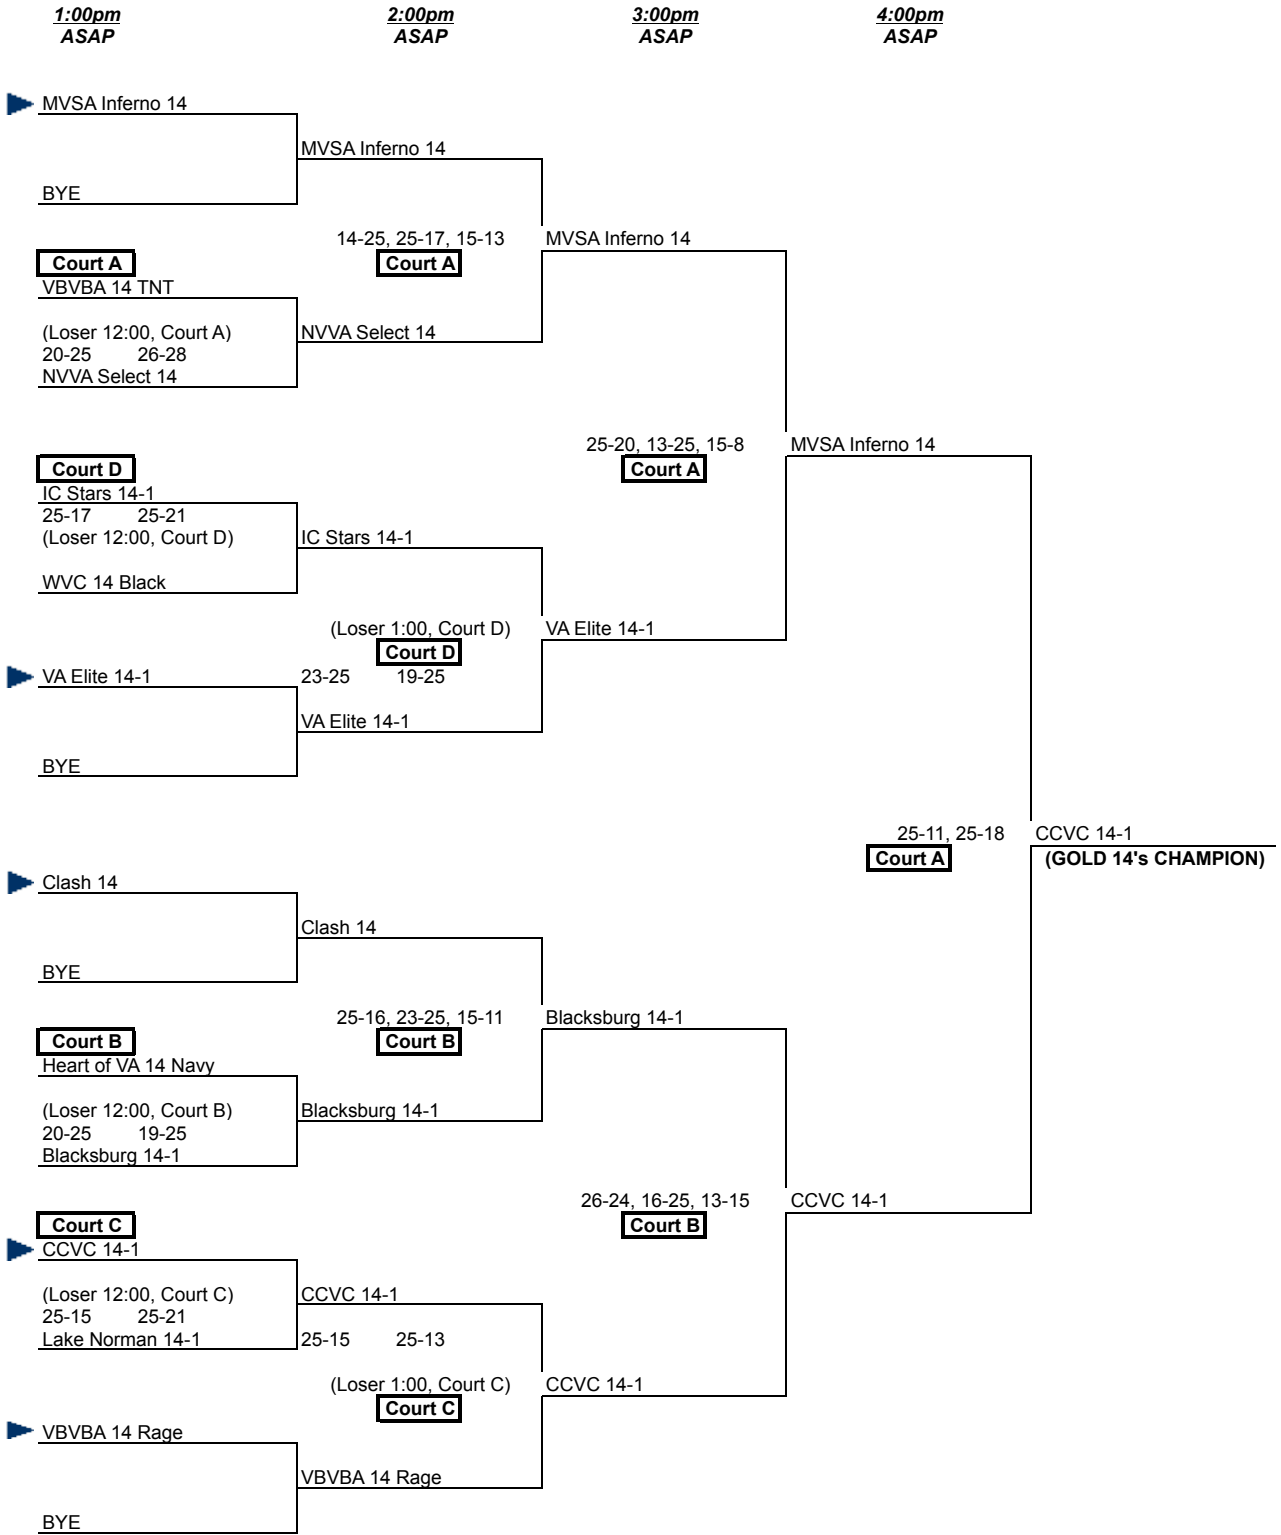

# GOLD DIVISION PLAYOFFS

# 14 & UNDER

▶ = 14's team that is working an 11:00am 18's playoff match on their net at the conclusion of 14's pool play.

Courts A-E are at the Salem Civic Center.