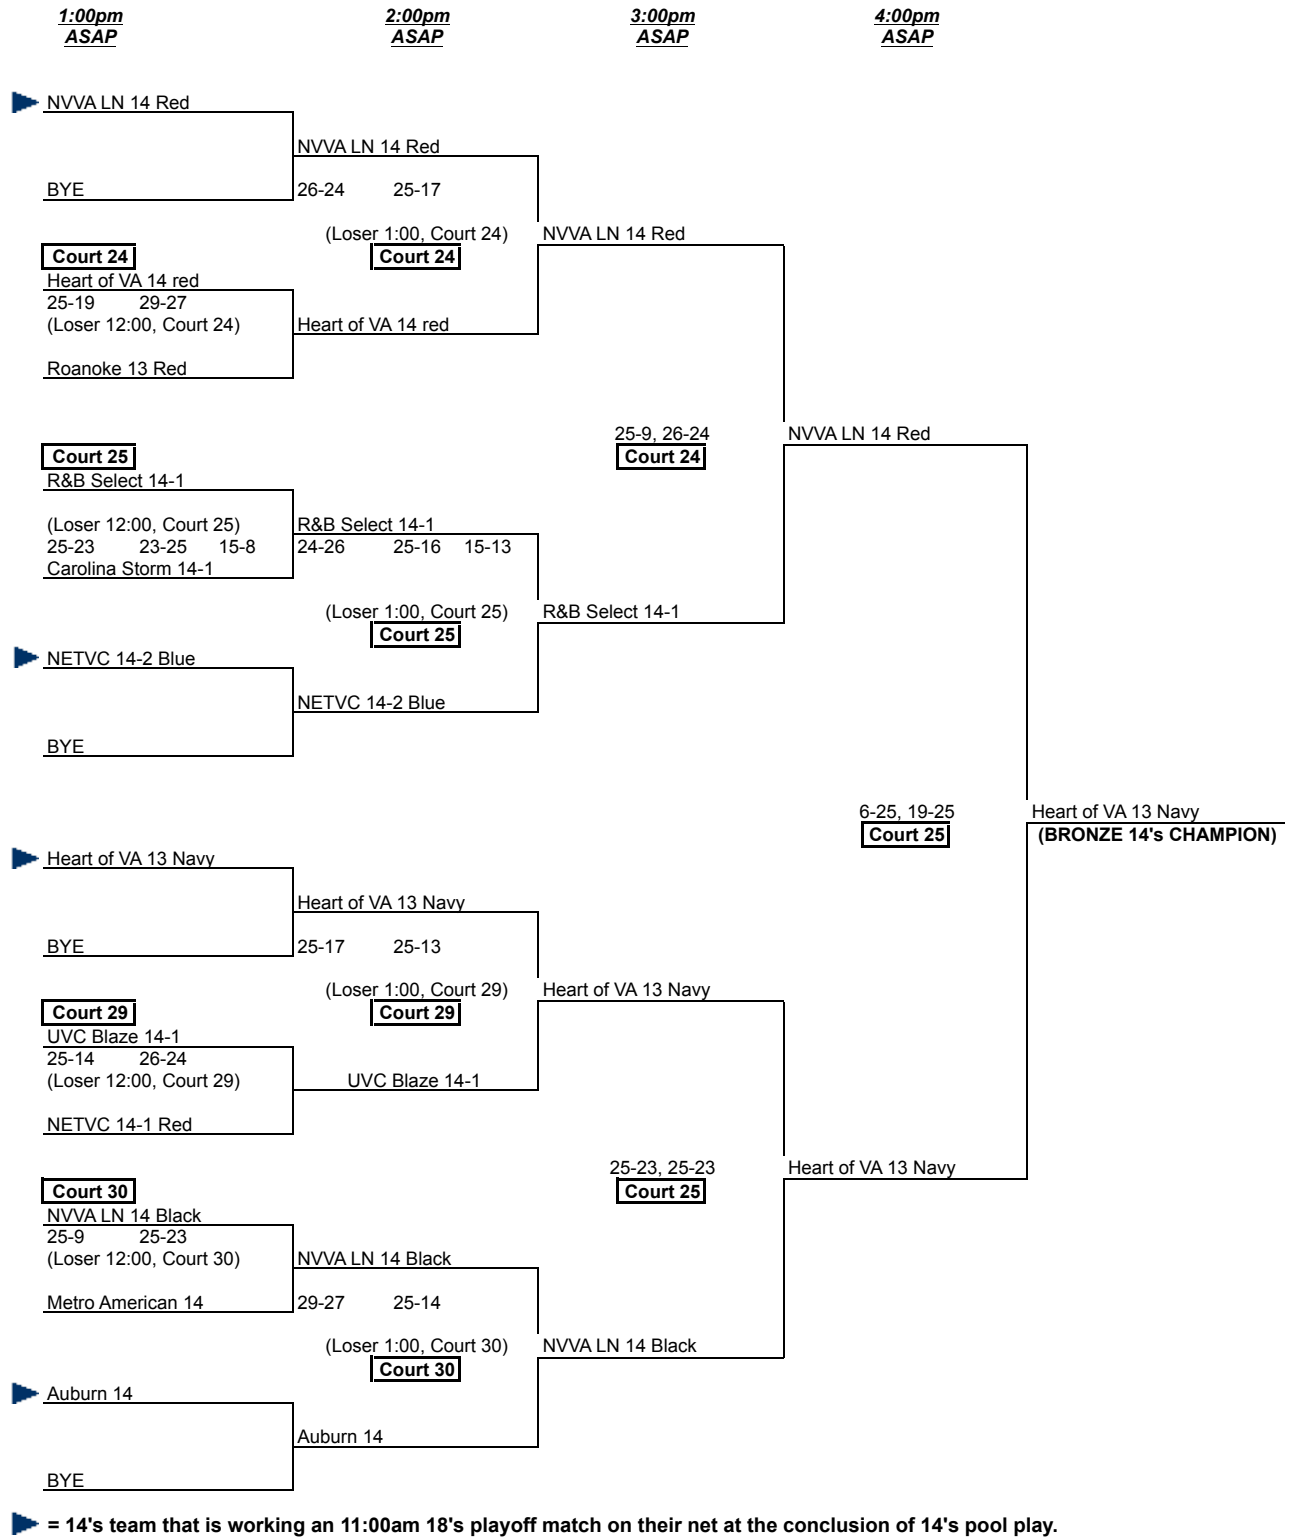

BRONZE DIVISION PLAYOFFS

14 & UNDER

Courts 24-25 are at Faith Christian School. Courts 29-30 are at Lord Botetourt HS.