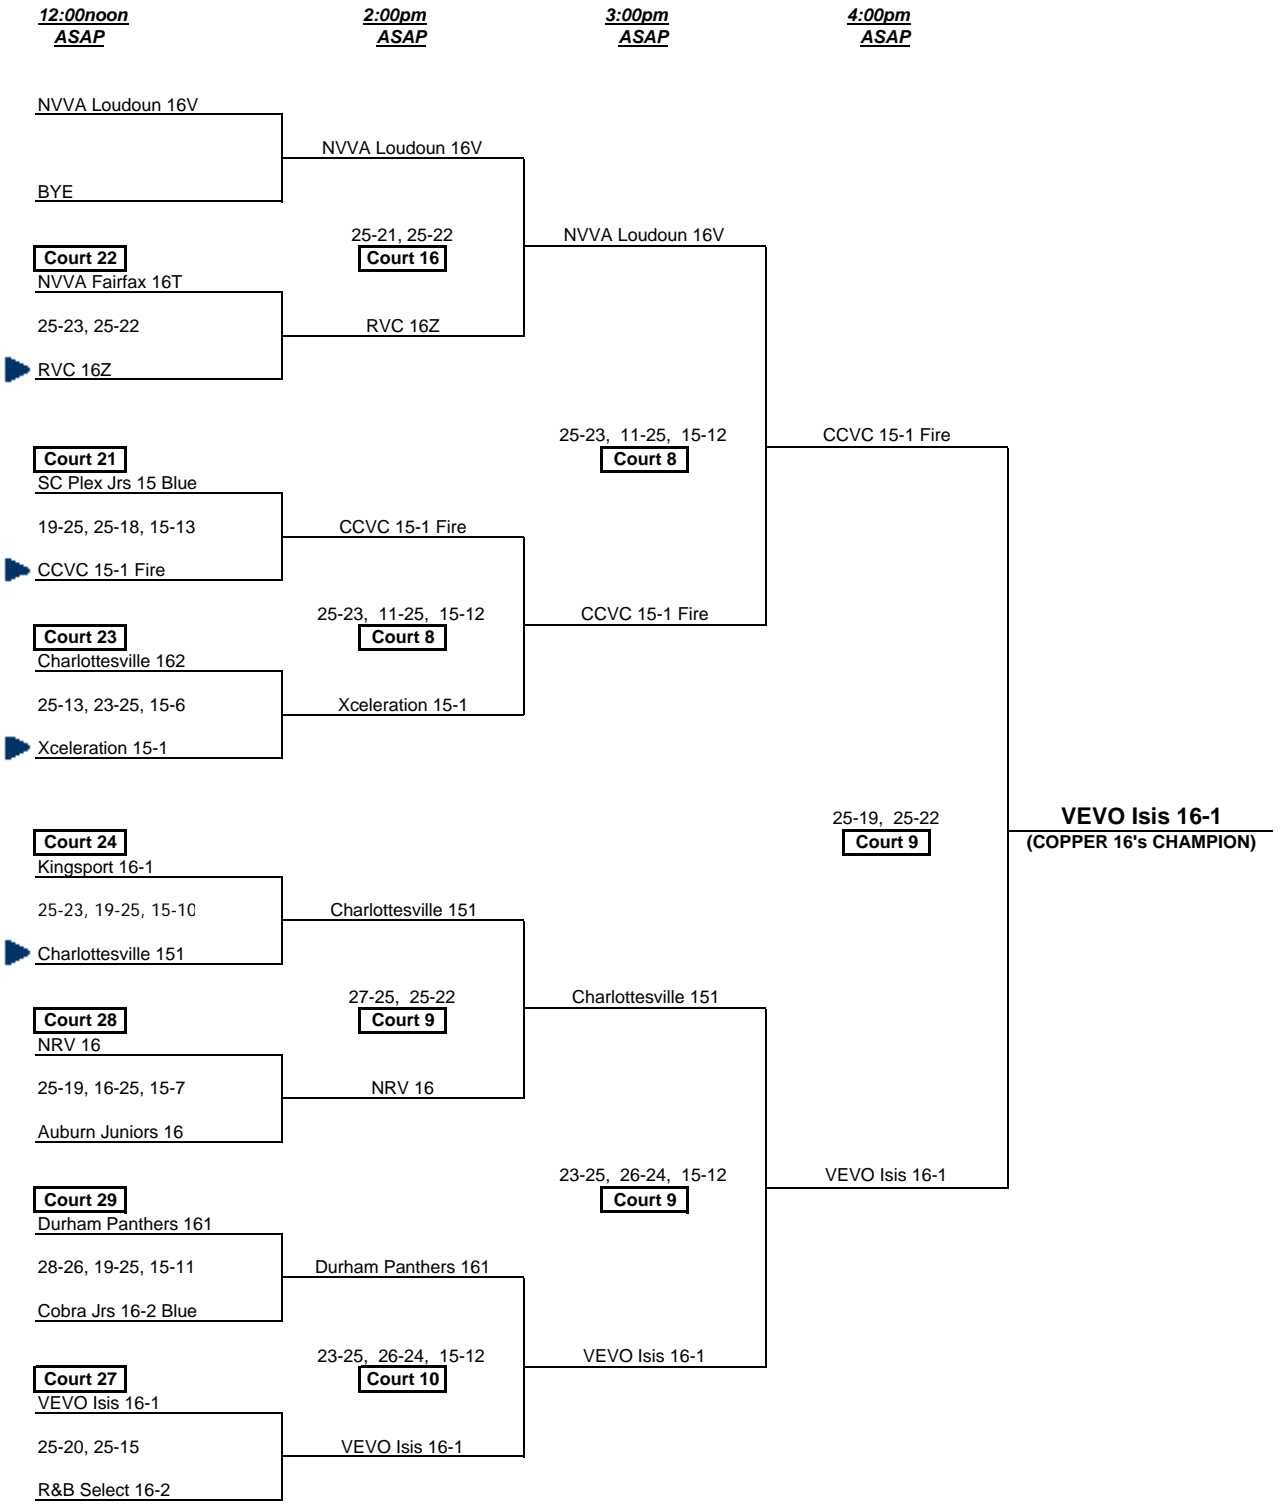

# COPPER DIVISION PLAYOFFS

# 16 & UNDER

▶ = 16's teams that are working an 11:00am 18's playoff match on this court at the conclusion of pool play.