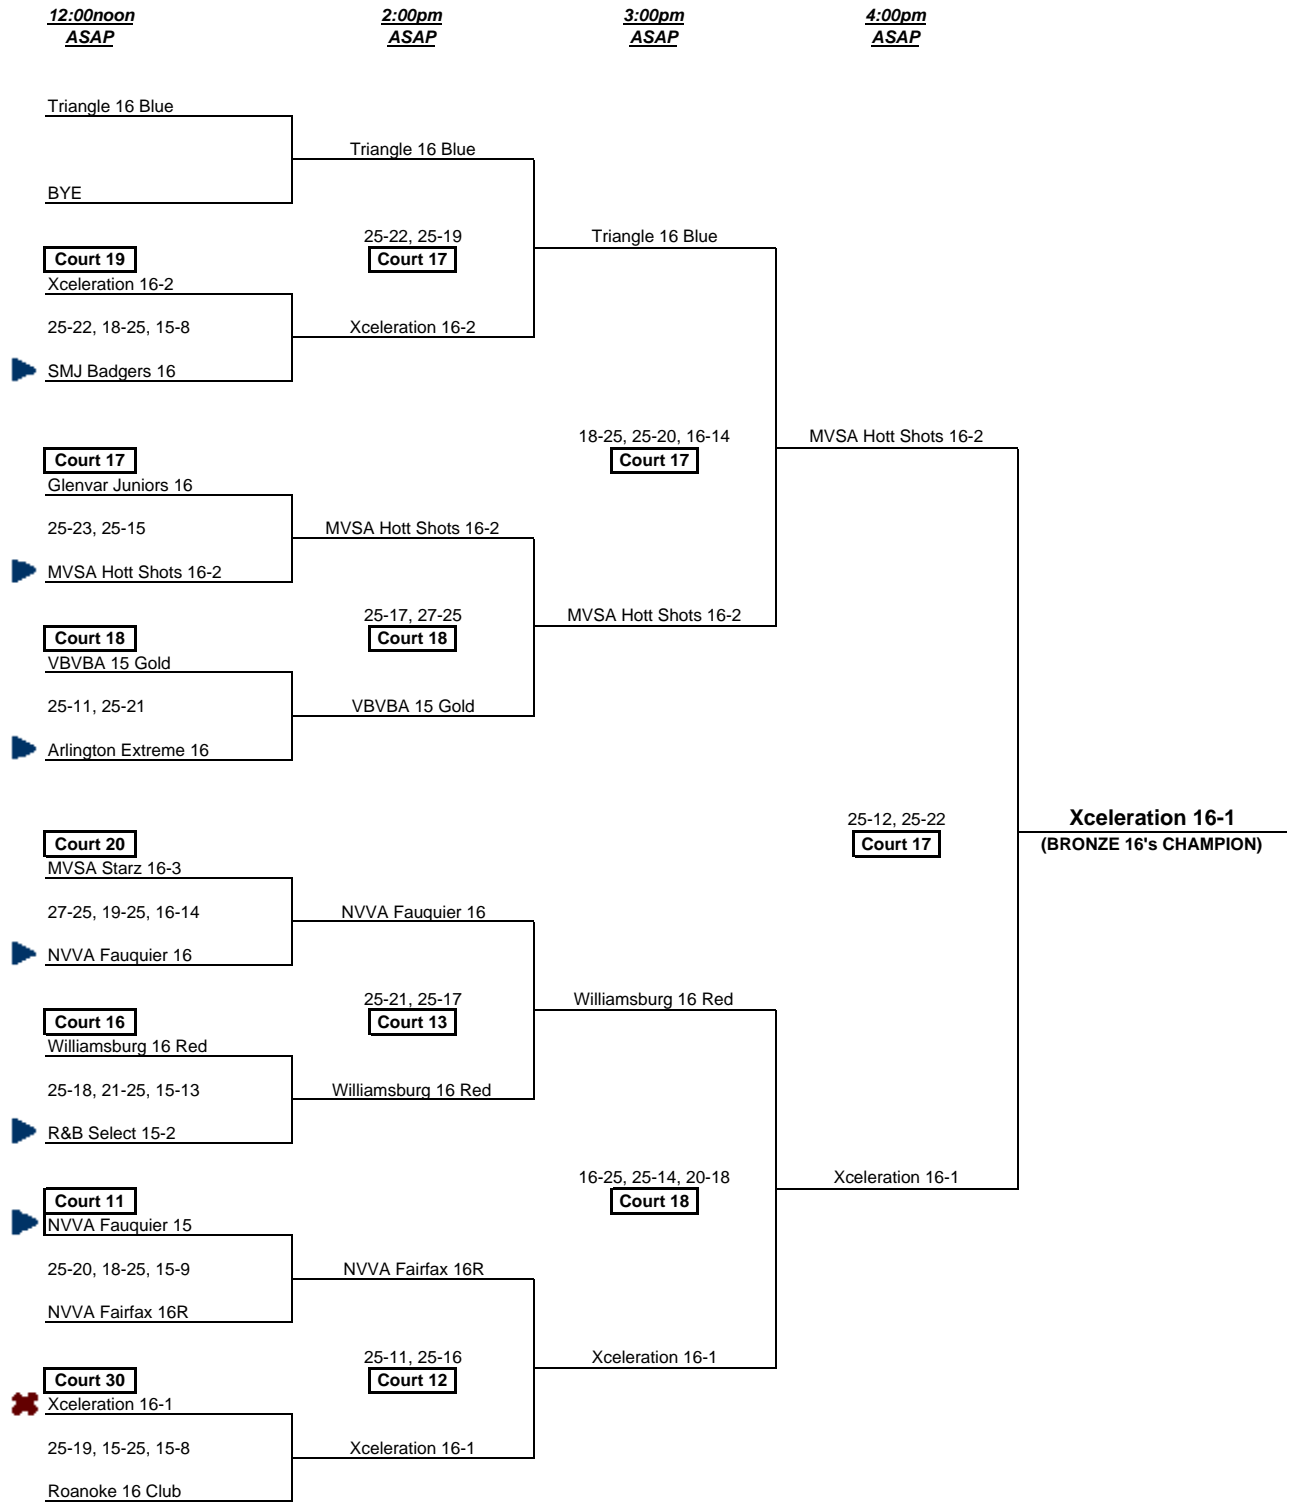

# BRONZE DIVISION PLAYOFFS

# 16 & UNDER

▶ = 16's teams that are working an 11:00am 18's playoff match on this court at the conclusion of pool play.

✖ = 3rd 16's GGG works on Court 30 (other Northside gym) @ 11:00 at the conclusion of pool play.