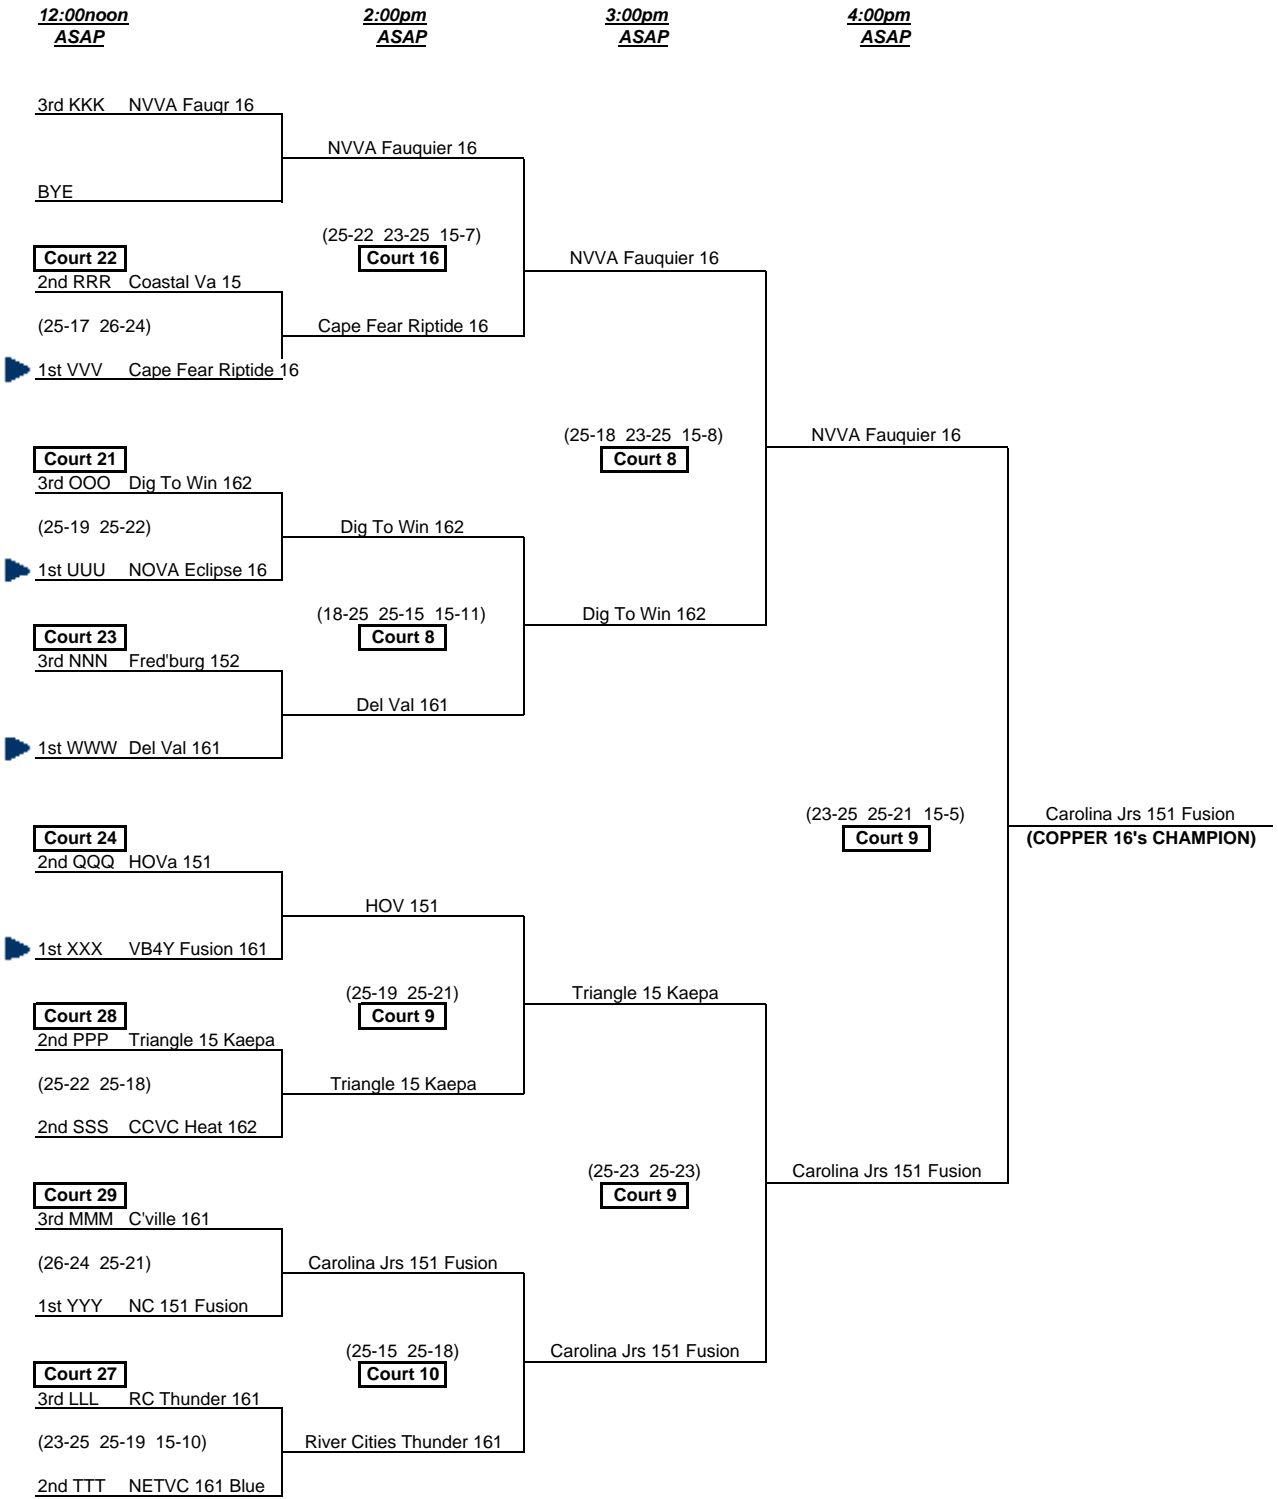

COPPER DIVISION PLAYOFFS

16 & UNDER

▶ = 16's teams that are working an 11:00am 18's playoff match on this court at the conclusion of pool play.