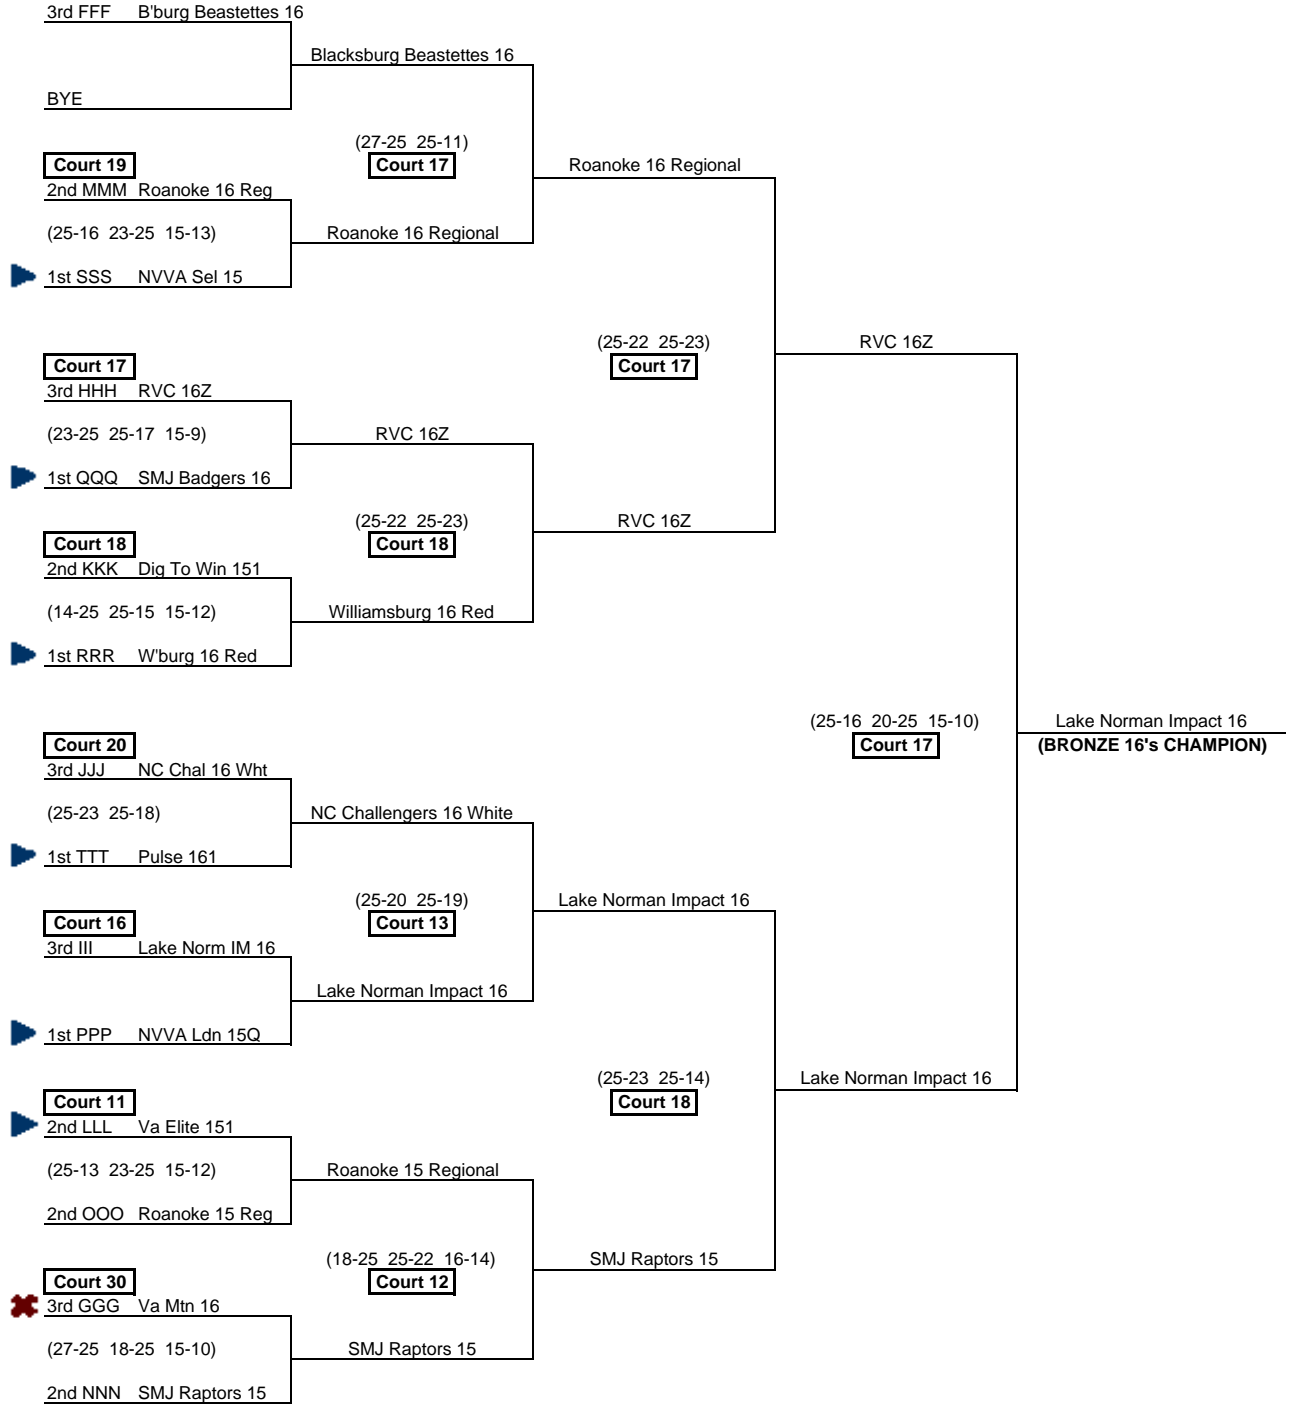

BRONZE DIVISION PLAYOFFS

16 & UNDER

12:00noon
ASAP

2:00pm
ASAP

3:00pm
ASAP

4:00pm
ASAP

▶ = 16's teams that are working an 11:00am 18's playoff match on this court at the conclusion of pool play.

✘ = 3rd 16's GGG works on Court 30 (other Northside gym) @ 11:00 at the conclusion of pool play.