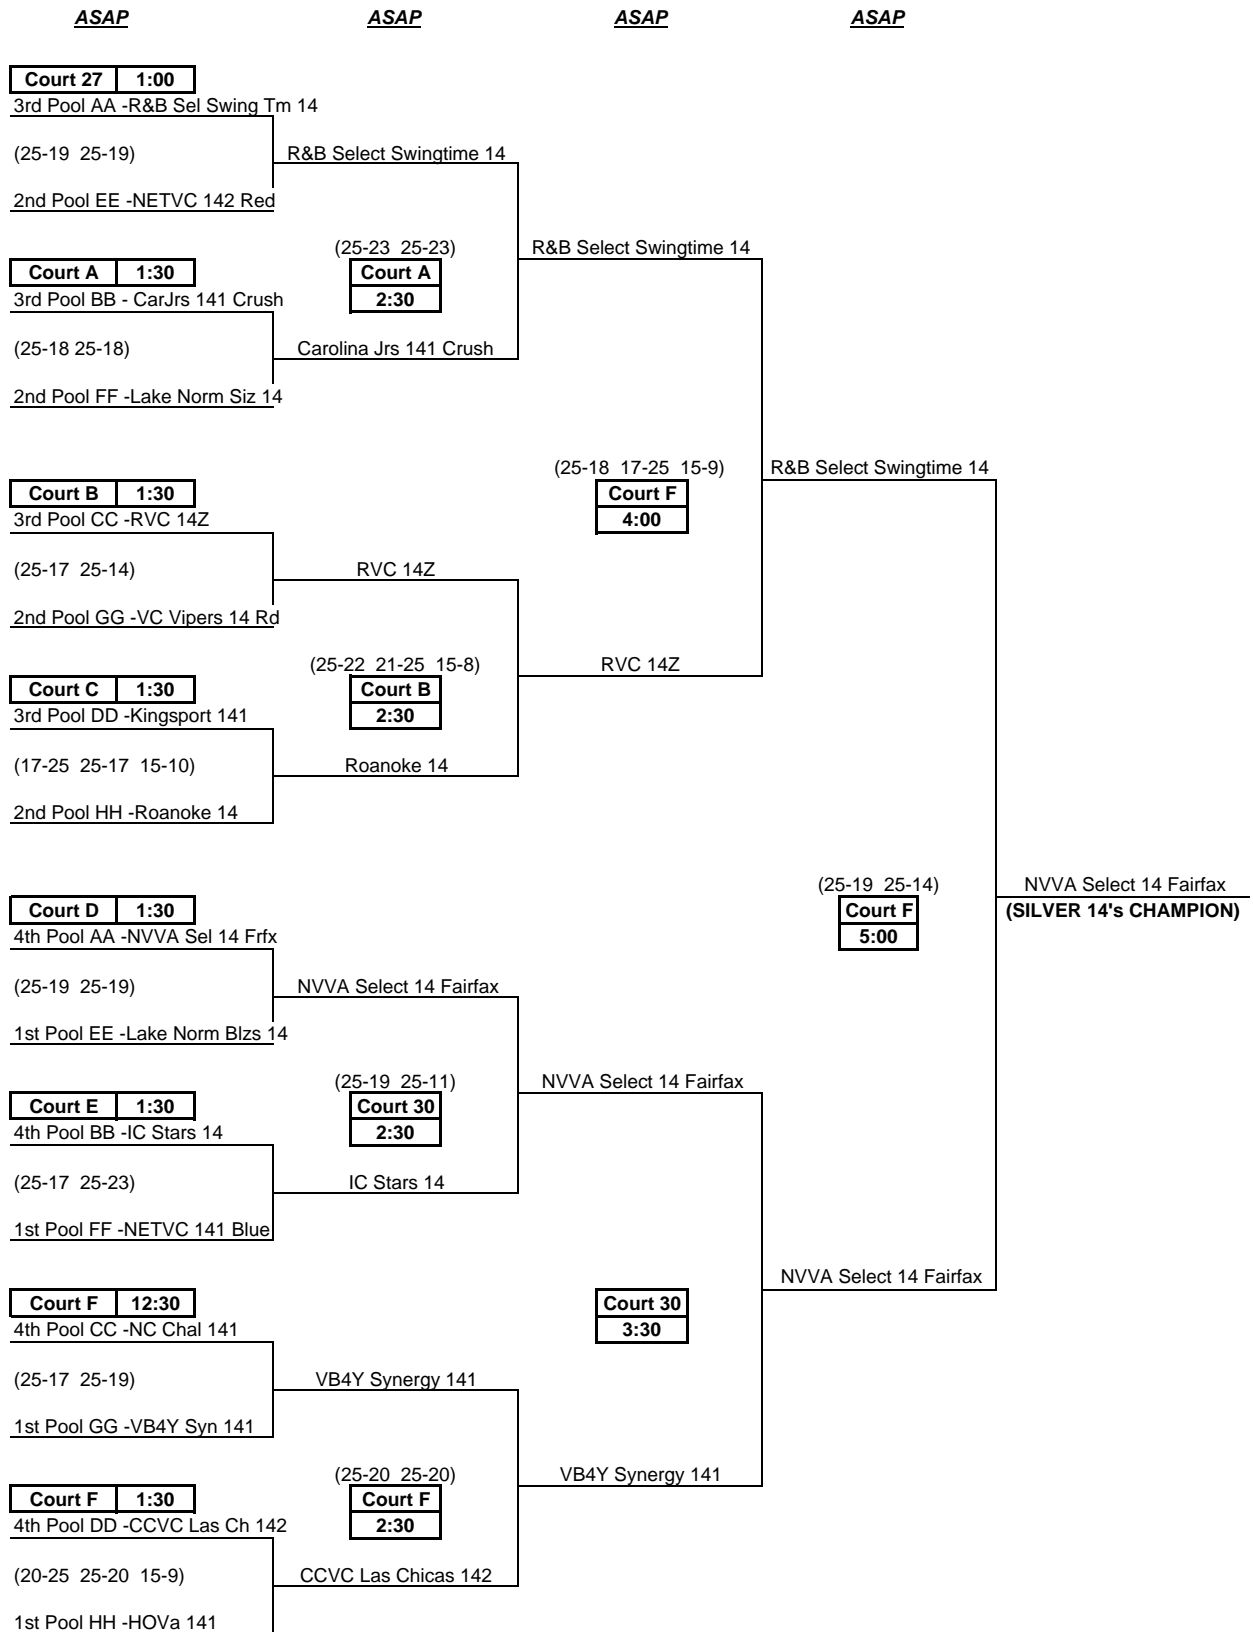

# SILVER DIVISION PLAYOFFS

# 14 & UNDER

Courts A-C are at Cave Spring HS. Courts D-E are at William Byrd MS. Courts F-H are at Northside HS.